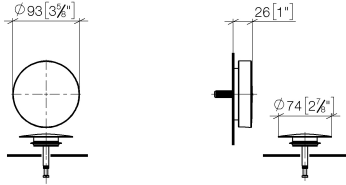

Pop-up waste and overflow - Brushed Durabronze (23kt Gold)

IMO

36 243 970

- drain Ø 52mm
- Also suitable for king-size baths.**

Also suitable for king-size baths.

Fits: IMO, LULU, MADISON, MEM, TARA, CL.1, LISSÉ, VAIA, META, CYO

Required miscellaneous

Pop-up waste and overflow - 35 227 970 90
 •bowden cable length 725 mm

36 243 970

mm [inches]

36 243 970

Spare parts list

No.	Item Number	Name	Quantity used	Delivery time
1	09 11 01 123-28	cover	1	20
2	90 20 97 061 00-28	handle	1	20
3	04 31 20 031 48-28	plug	1	-